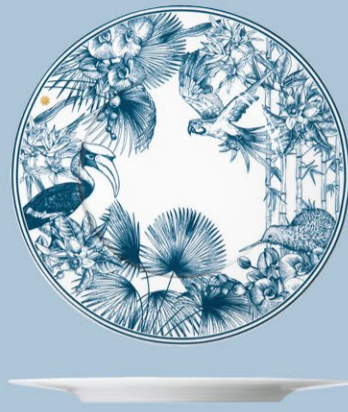

Platzteller
Service plate
320 | 200mmø